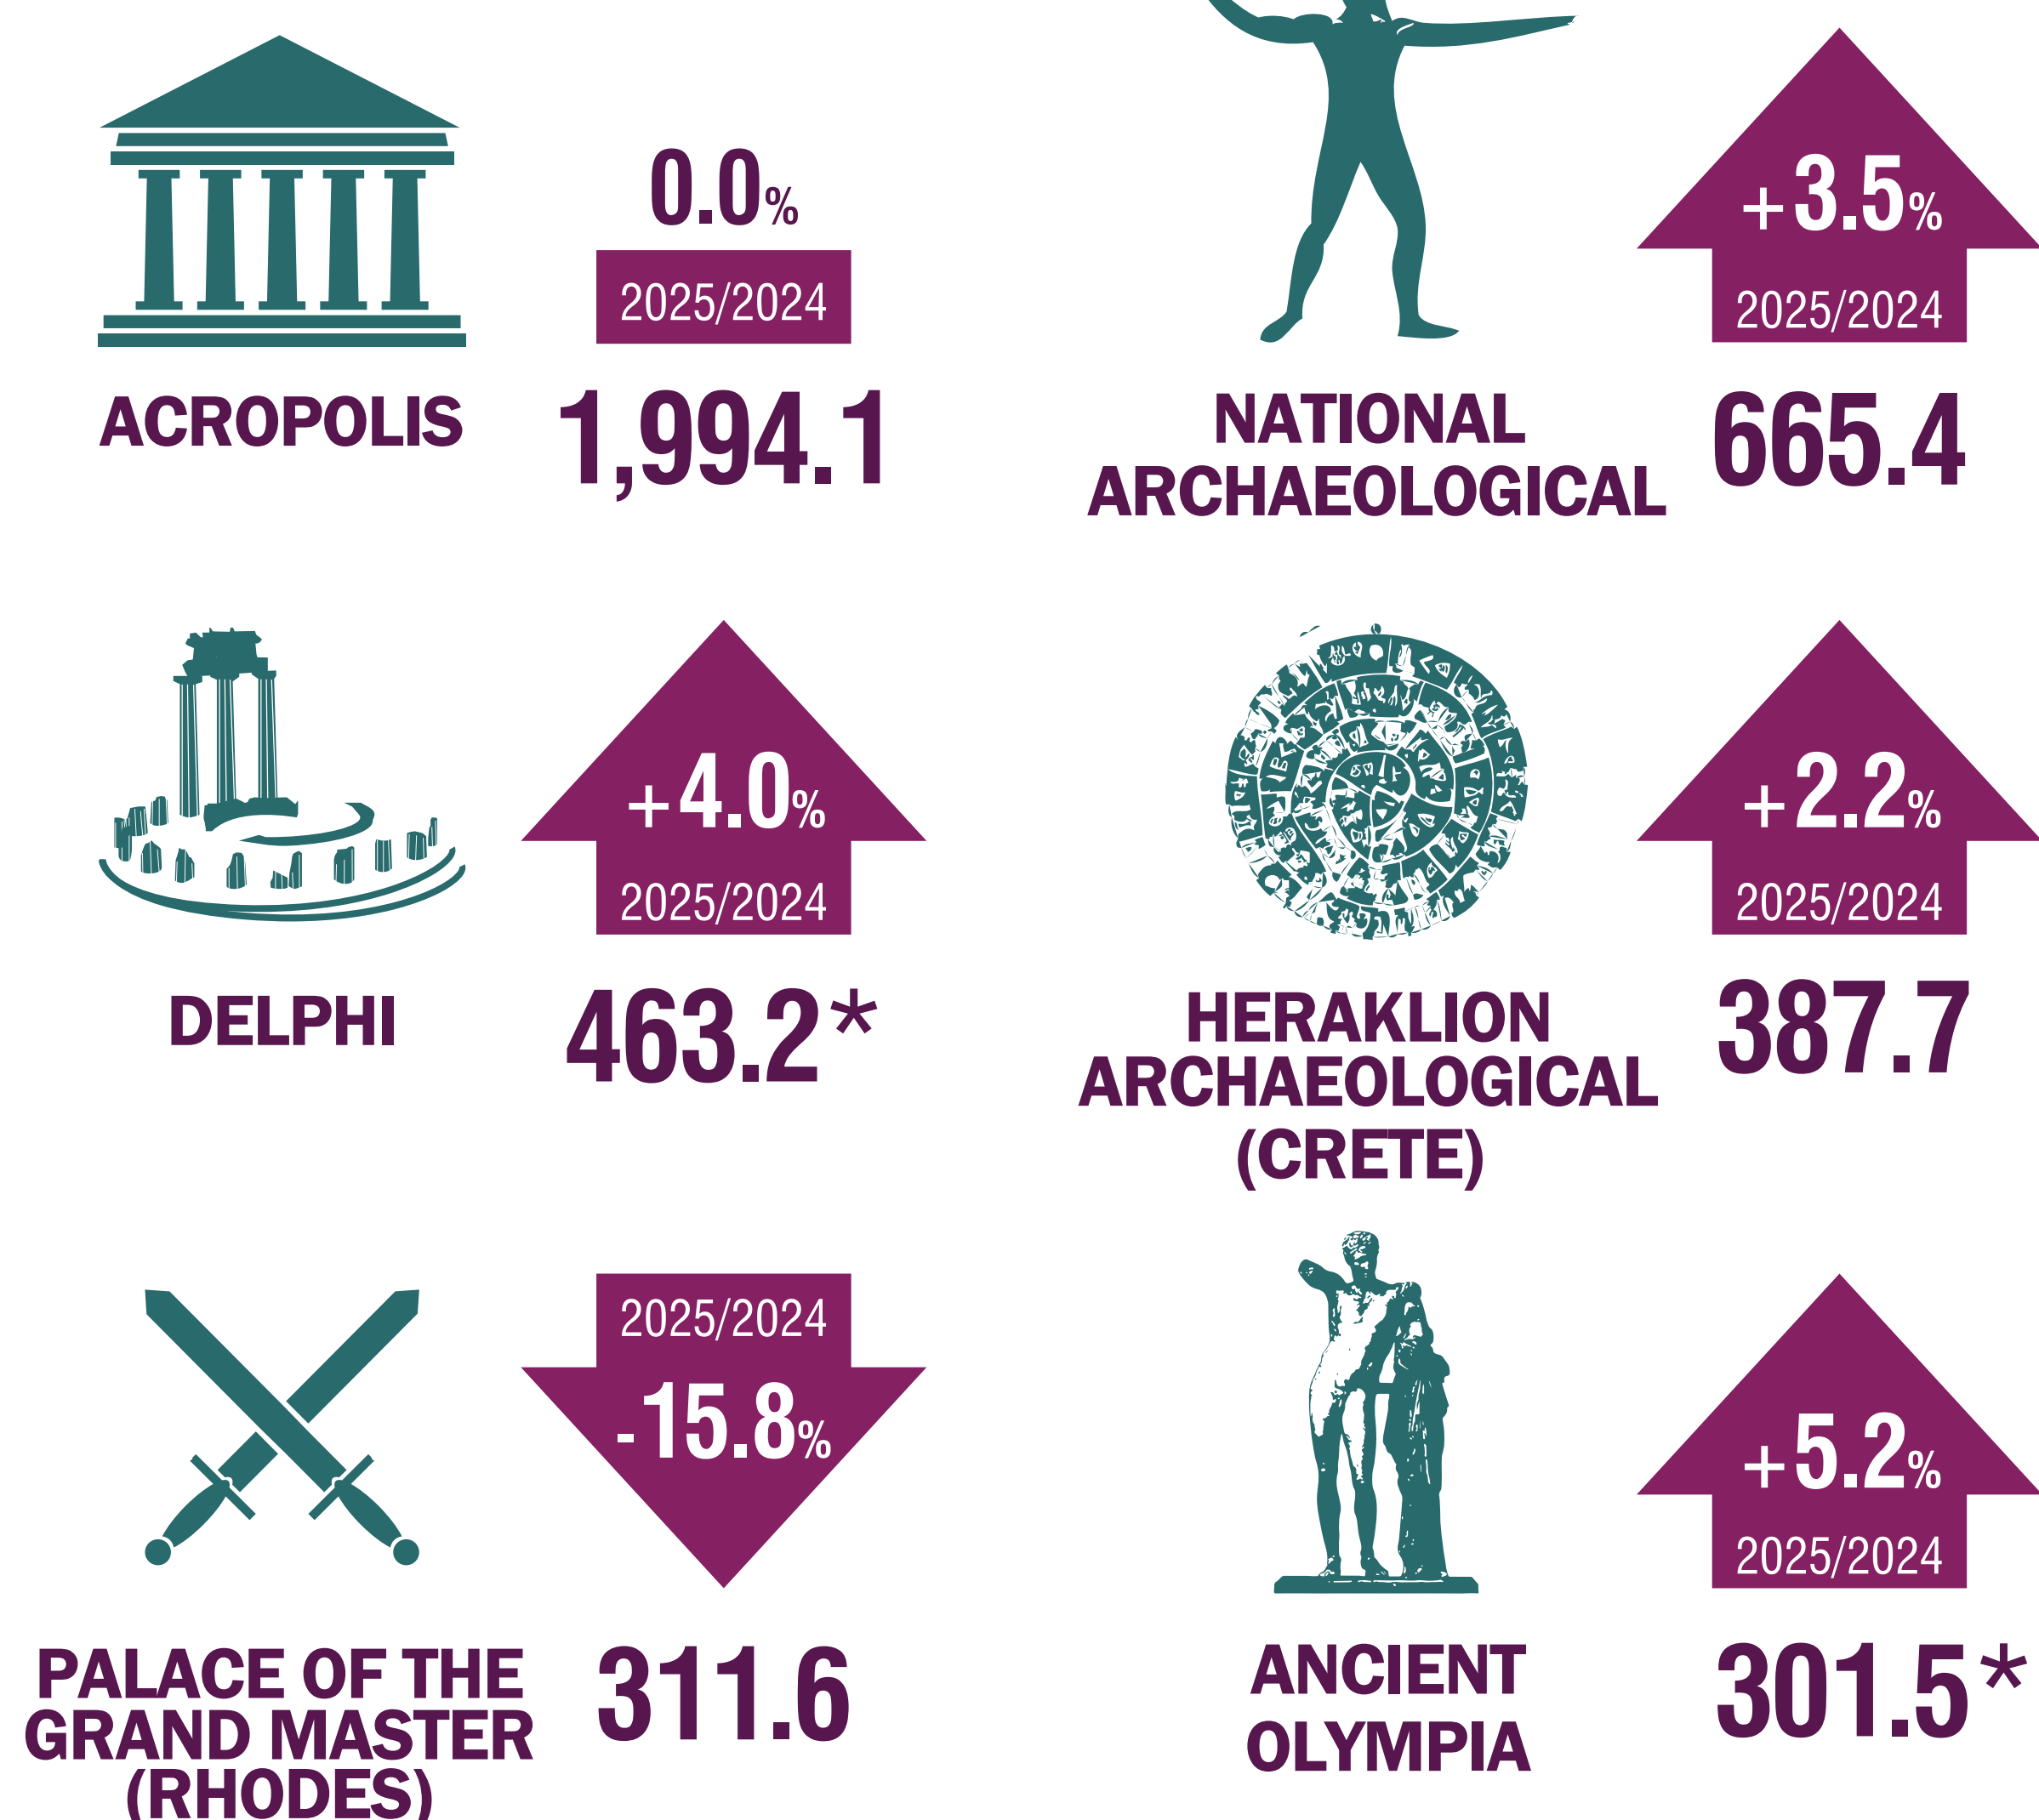

MUSEUMS AND ARCHAEOLOGICAL SITES ATTENDANCE, 2025

VISITORS BY MUSEUM

(in thousands)

* Since April 2024, it has been possible to purchase tickets online from the museums of Ancient Olympia and Delphi, with the possibility of visiting the corresponding archaeological site, without it being possible to distinguish between museum and archaeological site visits.